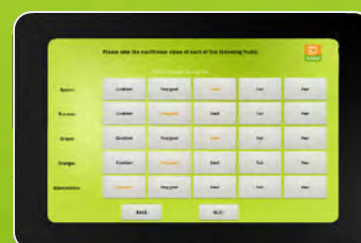

Opinion grid