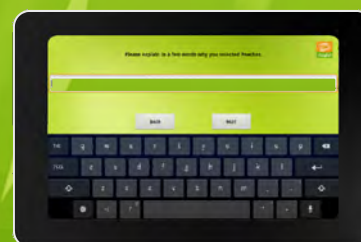

Open-ended comment

CREOSO Corp | Digivey Survey Center
Phoenix AZ 85041 U.S.A.

Phone 1.866.665.0533 | 602.438.2100
Email: rollapoll@creoso.com